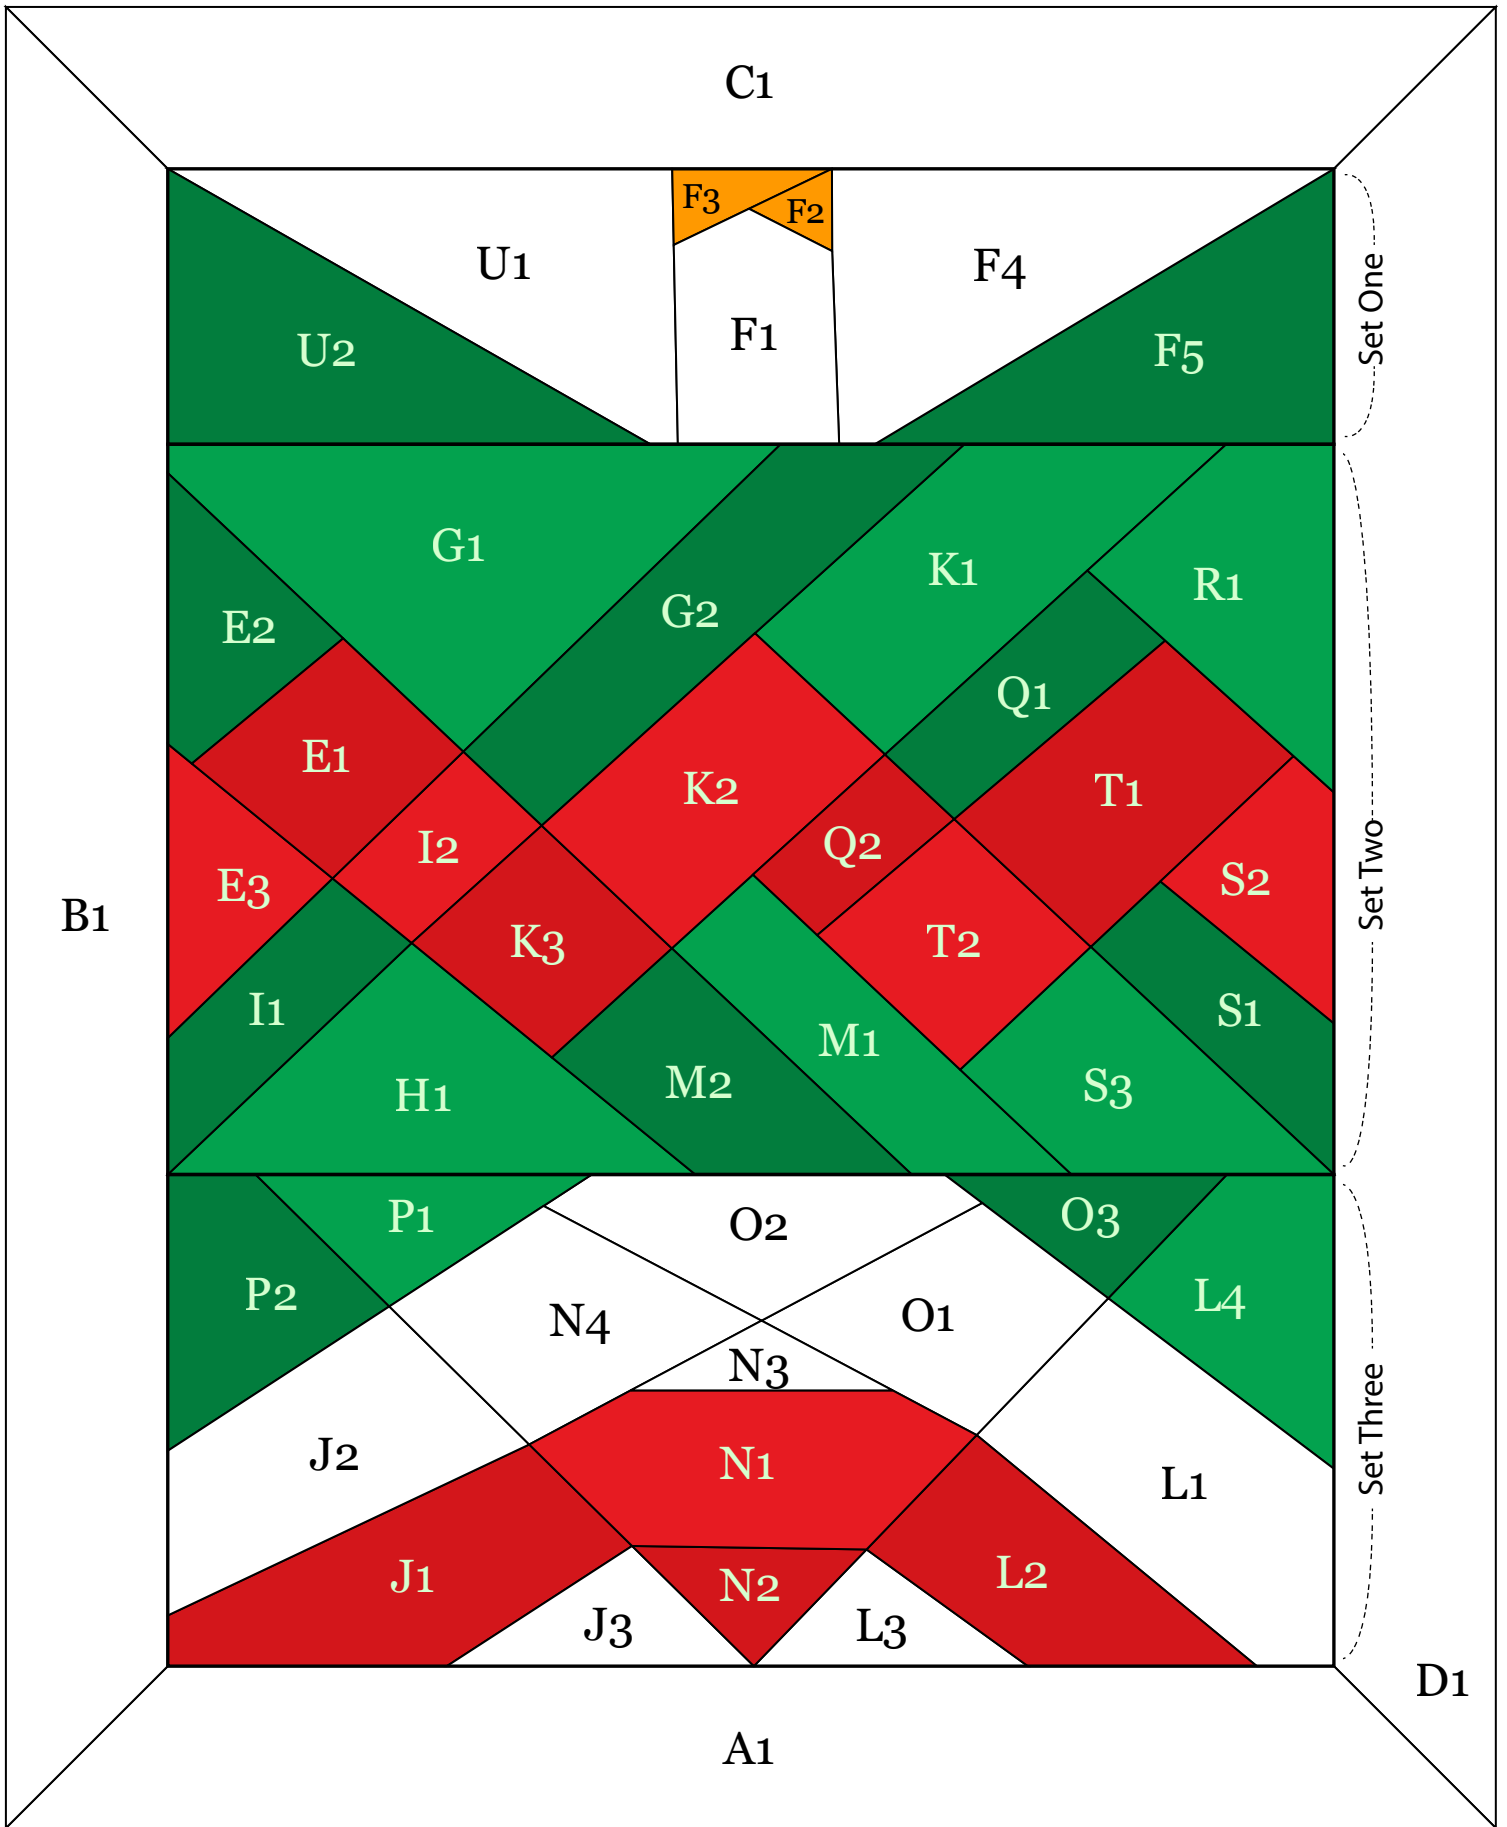

Evergreen Elegance Paper Pieced Ornament

Piecing sections

we like
Sewing
patterns to quilt & sew

www.welikesewing.com

Piecing sections

Fabric Colors Diagram

Piecing Diagram

Bauble Pattern Template

1 inch square