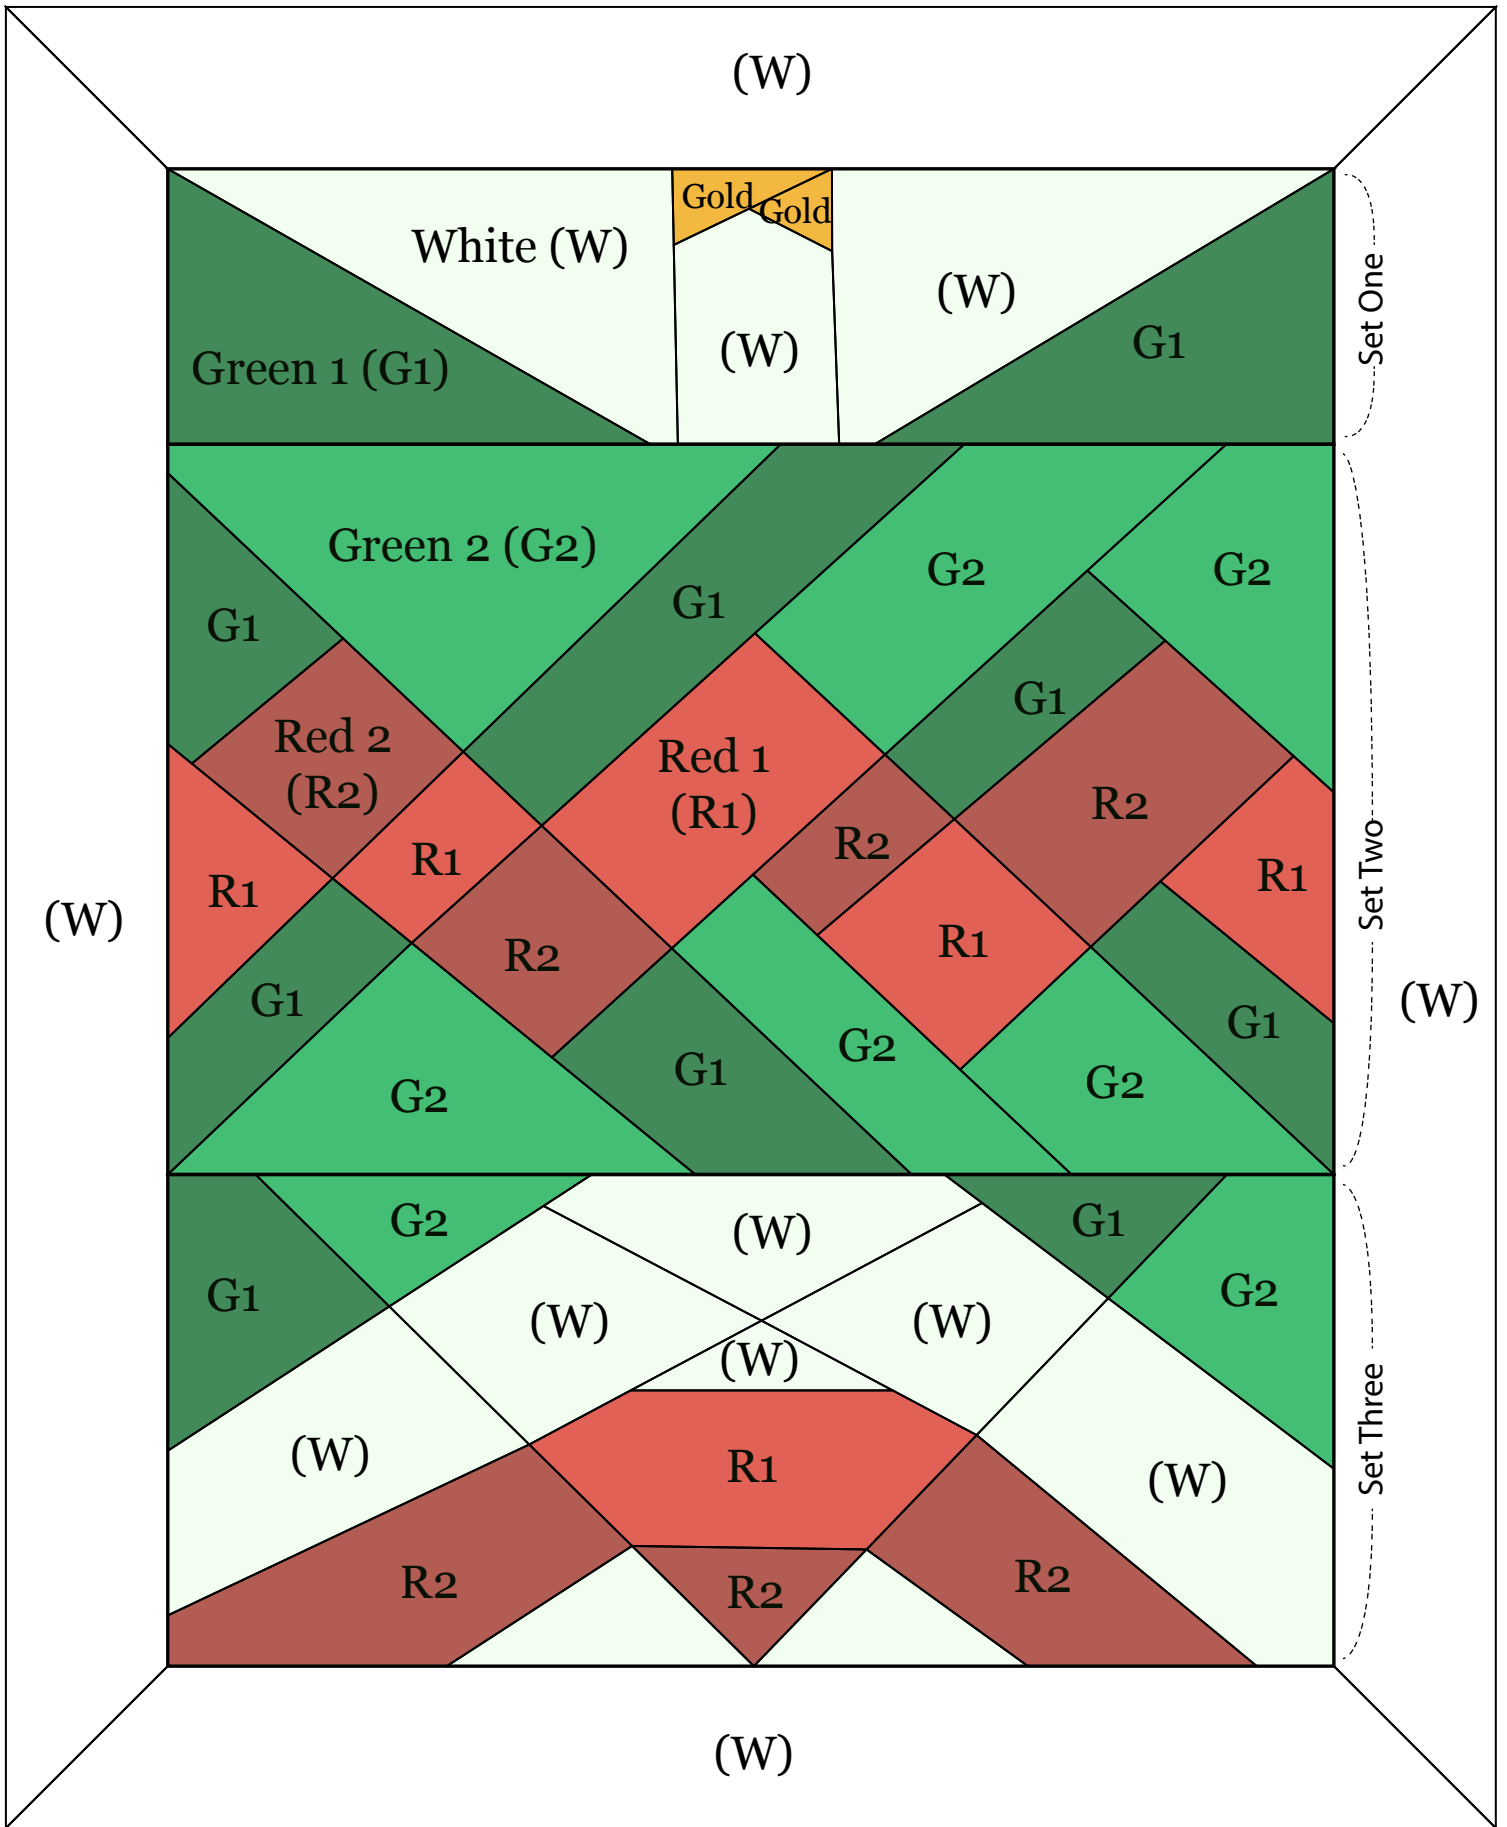

Evergreen Elegance Paper Pieced Ornament

Piecing sections

we like
Sewing
patterns to quilt & sew

www.welikesewing.com

Piecing sections

Fabric Colors Diagram

Piecing Diagram

Bauble Pattern Template

1 inch square